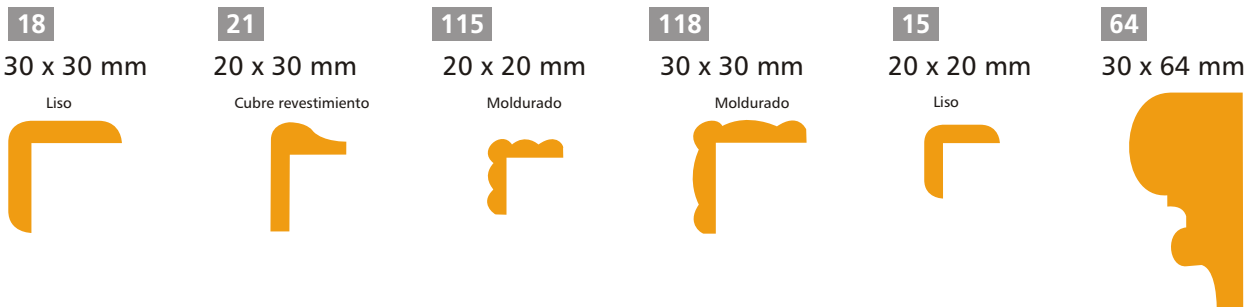

Esquineros Outside corner guards