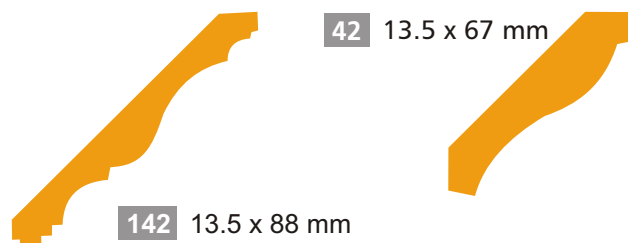

Cornisa Crown Moldings