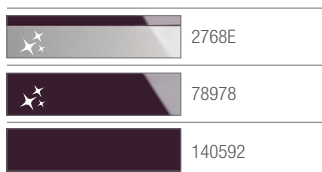

Magnolia

high-gloss 5335B

Moro

high-gloss 5112B

Prugna

high-gloss 5642B

Vino

high-gloss 5641B

Cubanite metallic

high-gloss 5338B

Gabbiano metallic

high-gloss 6339B

Los colores en las ilustraciones podrían variar.

Bigio metallic
high-gloss 6340B

Rame metallic
high-gloss 1678L

Marrone
high-gloss 1679L