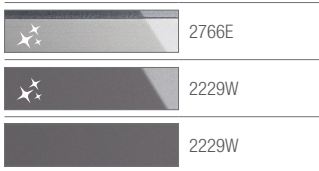

Cubanite metallic

high-gloss 5338B

Gabbiano metallic

high-gloss 6339B

Los colores en las ilustraciones podrían variar.

Bigio metallic
high-gloss 6340B

Rame metallic
high-gloss 1678L

Marrone
high-gloss 1679L